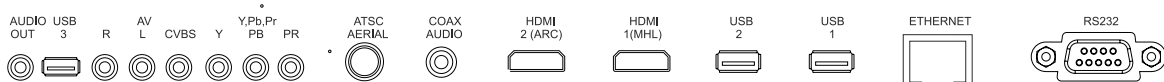

Pinnacle

The intelligent Pinnacle allows you to not only watch your favourite TV show on cable or satellite, but also lets you access the web from Amazon to YouTube.